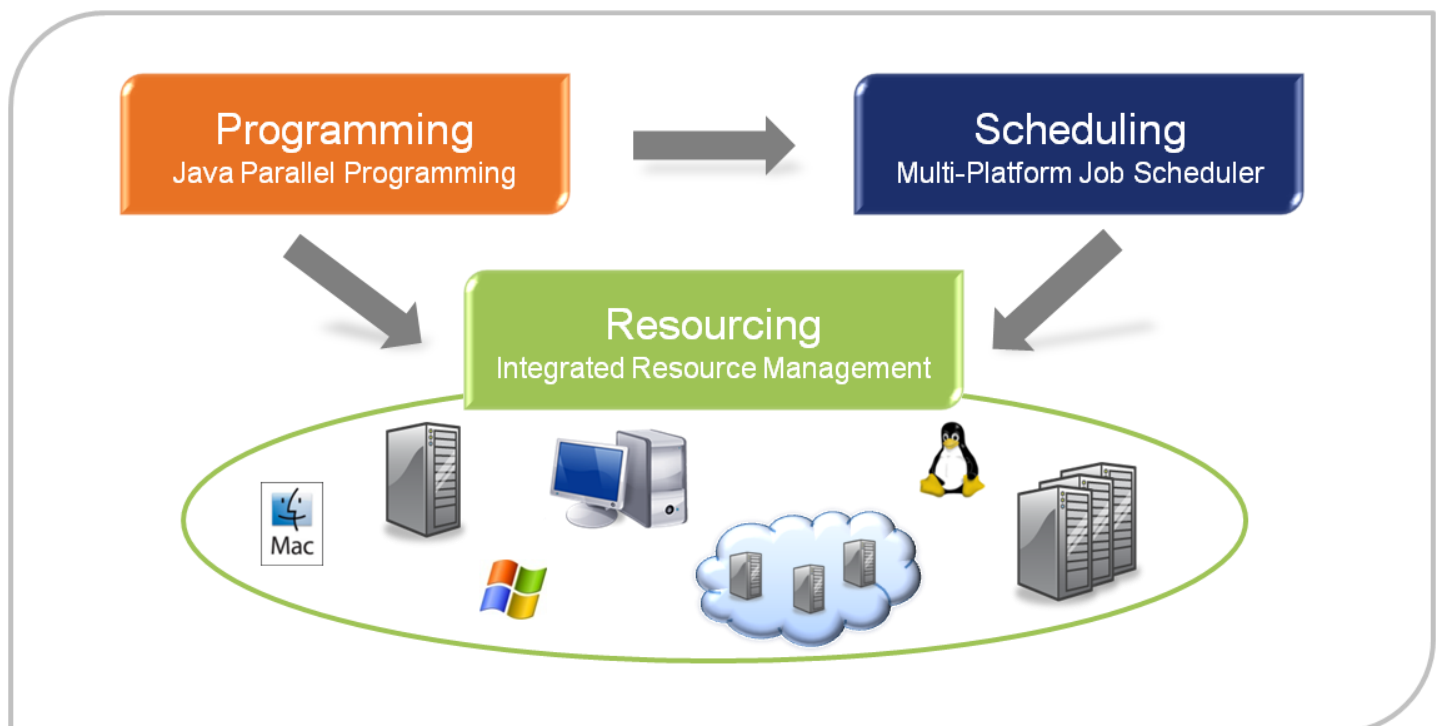

- Delivers **innovative tools for scaling up your most demanding applications**, within your existing IT organization, without new hardware acquisition.
- **Highly portable**, from Enterprise Grid to Cloud, including Multi-Cores to Servers and Clusters, *ProActive Parallel Suite* provides **three complementary products** that work in unison:

Why Choose *ProActive Parallel Suite*?

Cost Reduction Control via Subscription Model & Open Source Solution

- Enables less costly ways to buy into the software, and to turn off maintenance costs, if desired
- Powerful, reliable and easy-to-use software solution that you can tune to your specific needs!

- Portability, Fault-tolerance, File Transfer, SOA, Security
- Master Worker, Monte Carlo, Legacy Code Wrapping, SPMD, File Split & Merge, Task Flow
- Asynchrony, Groups and Futures
- Monitoring, Debugging & Optimizing GUI

Desktop, Cluster, Grid & Cloud Resource Management

Leverage Existing Infrastructures, Connect with External Clouds:

- Enterprise Cloud with Virtualization (VMware, KVM, Xen)
- Dynamic Resource Acquisition (including EC2)
- Deploy applications with various Protocols (ssh, rsh), on most Schedulers (PBS, LSF, SGE, Prun, IBM LL)
- Windows and Linux Agents