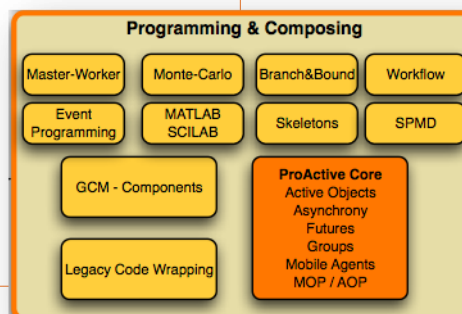

Professional Open Source

Software and Support Company

PARALLEL COMPUTING

Multi-Cores to Enterprise Grids

Accelerating Your Applications

with **ProACTIVE** 
Parallel Suite

Parallel computing made easy

For your applications

Within your IT culture,

Making the most of your own infrastructure

ProActive
Parallel Suite

is an Open Source middleware (OW2 consortium) for parallel, distributed, multi-core computing. *ProActive* tools simplify the programming and execution of parallel applications on: Multi-core processors, Distributed Local Area Network (LAN), Clusters and Data Center Servers, GRIDs, and on OS such as Linux, Windows, Mac.

Open Source
Virtualization
Simplicity

PROGRAMMING

Java Parallel Frameworks for HPC, Multi-Cores, Distribution, Enterprise Grids and Clouds.

Featuring: Async. comms, Master-Worker, Monte-Carlo, SPMD, components and legacy code wrapping.

OPTIMIZING

Eclipse GUI (IC2D) for Developing, Debugging, Optimizing your parallel applications.

Featuring: graphical monitoring and benchmarking with report generation.

SCHEDULING

Multi-Language Scheduler for workflows made of C, C++, Java, Scripts, Matlab, Scilab tasks.