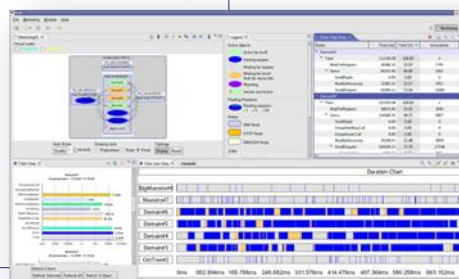

OPTIMIZING

Eclipse GUI (IC2D) for Developing, Debugging, Optimizing your parallel applications.

Featuring: graphical monitoring and benchmarking with report generation.

SCHEDULING

Multi-Language Scheduler for workflows made of C, C++, Java, Scripts, Matlab, Scilab tasks.